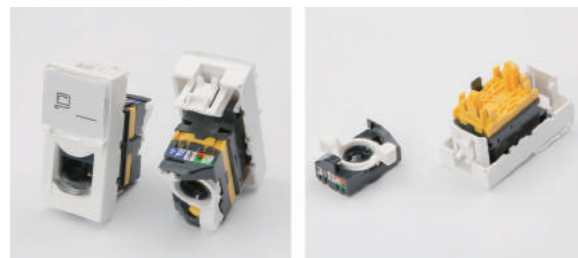

TOM-KJ-L-3
French Type FTP CAT6 Toolless Keystone Jack
Size:22.5x45mm

TOM-KJ-L-7
French Type UTP CAT6A Toolless Keystone Jack
Size:22.5x45mm