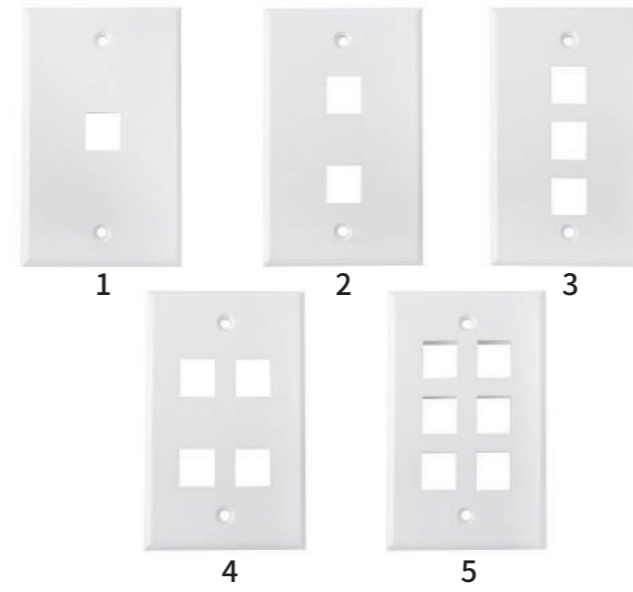

1.TOM-FP-UK-04
Face Plate 2 ports ,
UK Type,
Size:86x86mm

2.TOM-FP-UK-05
Face Plate 4 ports ,
UK Type,
Size:86x86mm

TOM-KJ-UK-1-C5E/C6
UK Type UTP CAT5E/CAT6 Keystone Jack
Size:25x50mm

TOM-KJ-UK-3-C5E/C6
UK Type UTP CAT5E/CAT6 Keystone Jack
Size:25x38mm

1.TOM-FP-G-01
STP Face Plate 1 port,
German Type,
Size:80x80mm

2.TOM-FP-G-02
STP Face Plate 2 ports,
German Type,
Size:80x80mm

3.TOM-FP-G-03
STP Face Plate 3 ports,
German Type,
Size:80x80mm

1.TOM-FP-US-01
Face plate 1 port,
USA Type,
Size:70x115mm