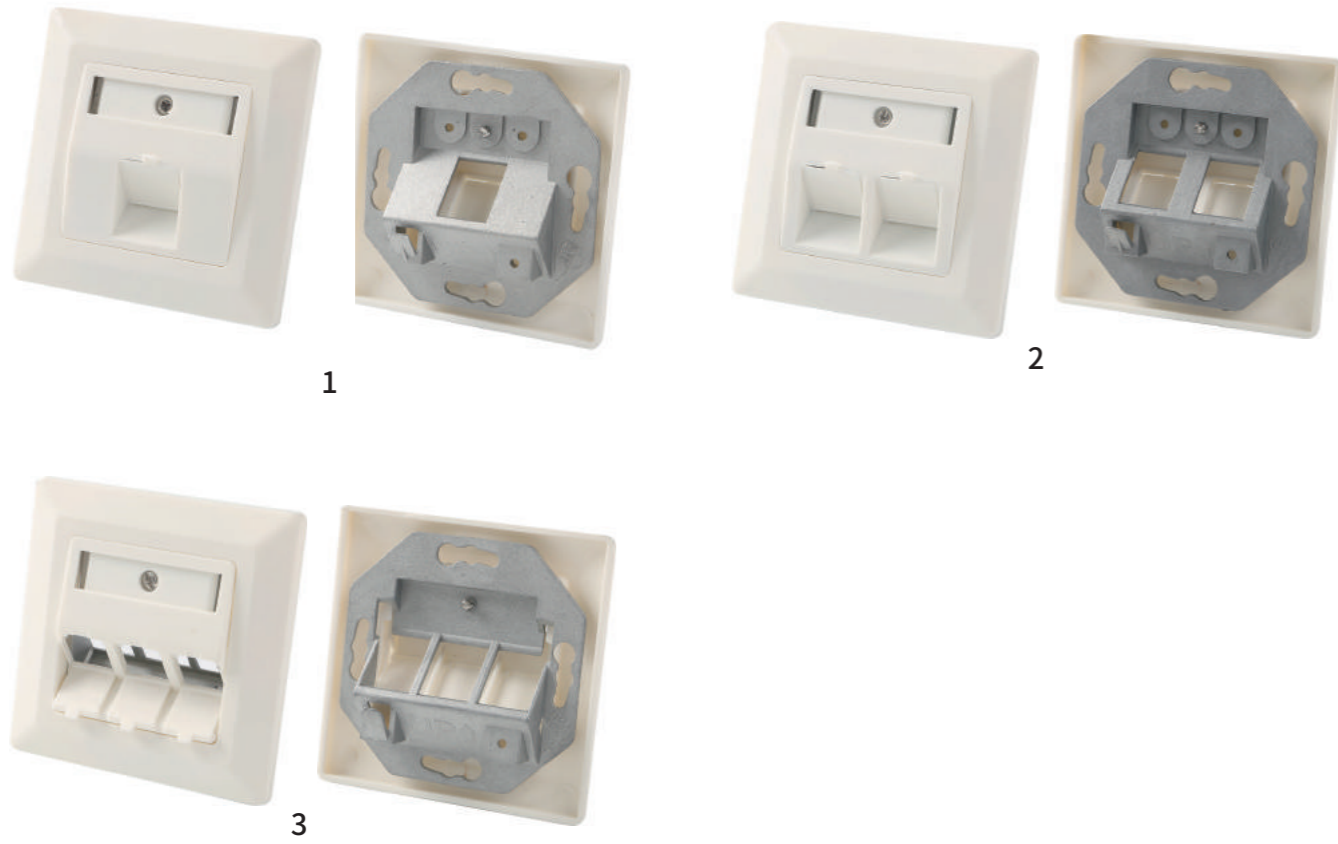

1.TOM-FP-UK-04
Face Plate 2 ports ,
UK Type,
Size:86x86mm

2.TOM-FP-UK-05
Face Plate 4 ports ,
UK Type,
Size:86x86mm

TOM-KJ-UK-1-C5E/C6
UK Type UTP CAT5E/CAT6 Keystone Jack
Size:25x50mm

TOM-KJ-UK-3-C5E/C6
UK Type UTP CAT5E/CAT6 Keystone Jack
Size:25x38mm