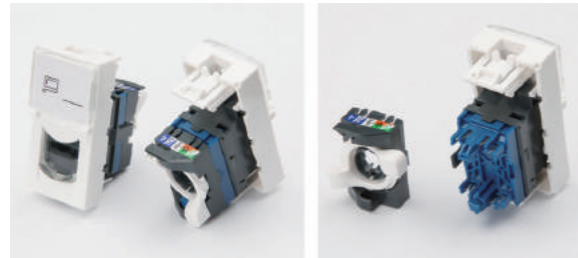

TOM-MB-16-01
Face Plate 1 Port,
Size:86x86mm

TOM-KJ-L-1
French Type UTP CAT6 Toolless Keystone Jack
Size:22.5x45mm