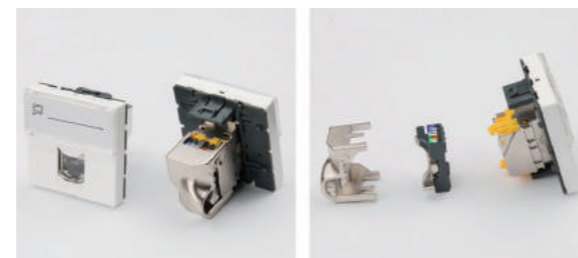

TOM-KJ-L-8
French Type UTP CAT6A Toolless Keystone Jack
Size:45x45mm

TOM-KJ-L-10
French Type UTP CAT6A Toolless Keystone Jack
Size:45x45mm