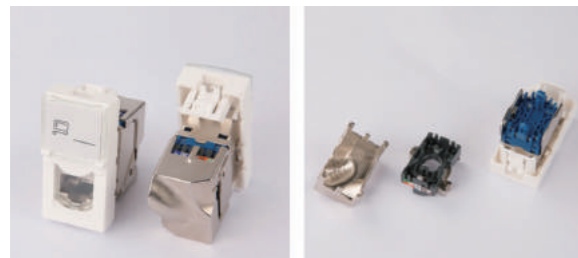

TOM-KJ-L-1
French Type UTP CAT6 Toolless Keystone Jack
Size:22.5x45mm

TOM-KJ-L-3
French Type FTP CAT6 Toolless Keystone Jack
Size:22.5x45mm