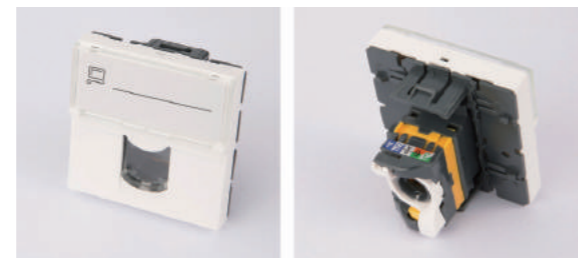

TOM-KJ-L-6
French Type FTP CAT6 Toolless Keystone Jack
Size:45x45mm

TOM-KJ-L-8
French Type UTP CAT6A Toolless Keystone Jack
Size:45x45mm