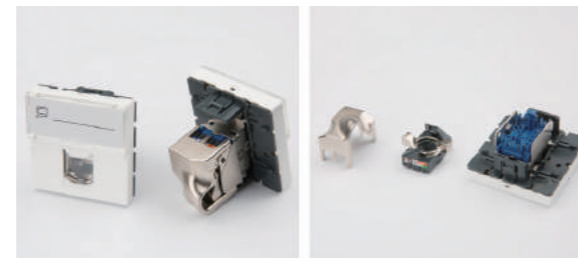

TOM-KJ-L-4
French Type UTP CAT6 Toolless Keystone Jack
Size:45x45mm

TOM-KJ-L-6
French Type FTP CAT6 Toolless Keystone Jack
Size:45x45mm