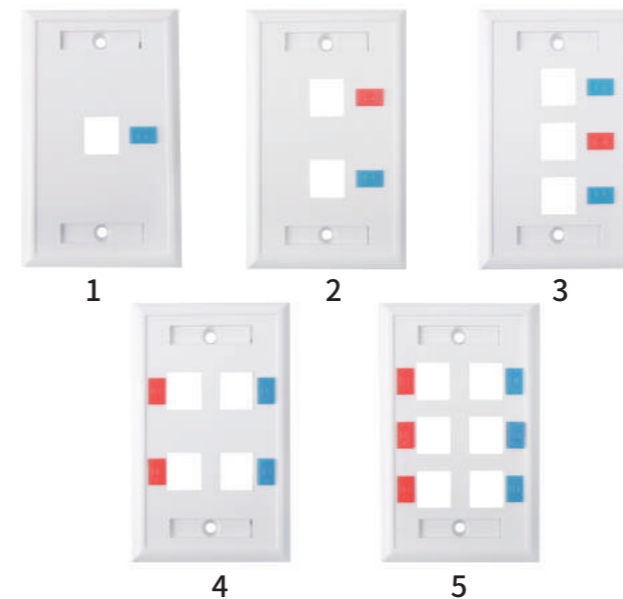

1.TOM-FP-G-01
STP Face Plate 1 port,
German Type,
Size:80x80mm

2.TOM-FP-G-02
STP Face Plate 2 ports,
German Type,
Size:80x80mm

3.TOM-FP-G-03
STP Face Plate 3 ports,
German Type,
Size:80x80mm

1.TOM-FP-US-01
Face plate 1 port,
USA Type,
Size:70x115mm

2.TOM-FP-US-02
Face plate 2 ports,
USA Type,
Size:70x115mm

3.TOM-FP-US-03
Face plate 3 ports,
USA Type,
Size:70x115mm

4.TOM-FP-US-04
Face plate 4 ports,
USA Type,
Size:70x115mm

5.TOM-FP-US-05
Face plate 6 ports,
USA Type,
Size:70x115mm