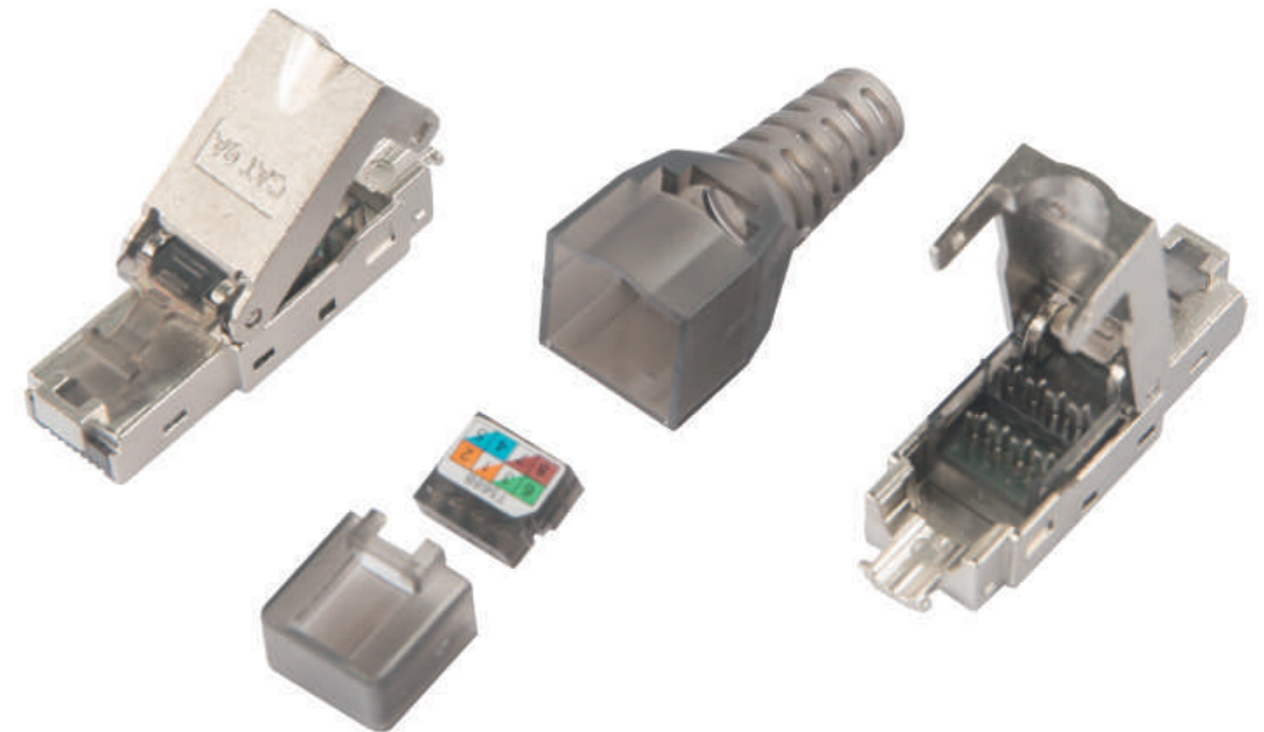

TOM-KJ-08-C5E/C6
CAT5E/CAT6 STP Keystone Jack
Punch Down Type, 90 Degree

TO M-KJ-V-03
CAT3 UTP Keystone Jack
Punch Down Type, 90 Degree

TOM-KJ-V-01
CAT3 UTP Keystone Jack
Punch Down Type, 90 Degree

TOM-KJ-06-C5E/C6
CAT5E/CAT6 UTP Keystone Jack
In-Line Coupler, 180 Degree

TOM-KJ-25-C5E/C6/C6A
CAT5E/CAT6/CAT6A STP Keystone Jack
In-Line Coupler, 180 Degree

TOM-KJ-29-C5E/C6/C6A
CAT5E/CAT6/CAT6A UTP Keystone Jack
In-Line Coupler RJ45-RJ45, 180 Degree

TOM-KJ-22-C5E/C6/C6A
CAT5E/CAT6/CAT6A STP Keystone Jack
In-Line Coupler RJ45-RJ45, 180 Degree

TOM-KJ-34-C5E/C6
CAT5E/CAT6 UTP In-Line Coupler
In-Line Coupler RJ45-RJ45, 180 Degree

TOM-KJ-33-C5E/C6
CAT5E/CAT6 STP In-Line Coupler
In-Line Coupler RJ45-RJ45, 180 Degree

TOM-KJ-35-C5E/C6
CAT5E/CAT6 UTP In-Line Coupler
In-Line Coupler RJ45-RJ45, 180 Degree

TOM-KJ-36-C5E/C6
CAT5E/CAT6 STP In-Line Coupler
In-Line Coupler RJ45-RJ45, 180 Degree

TOM-TP-01-C6/C6A/C7
CAT6/CAT6A/CAT7 STP Plug
Toolless Type

TOM-TP-02-C5E/C6/C6A
CAT5E/CAT6/CAT6A UTP Plug
Toolless Type