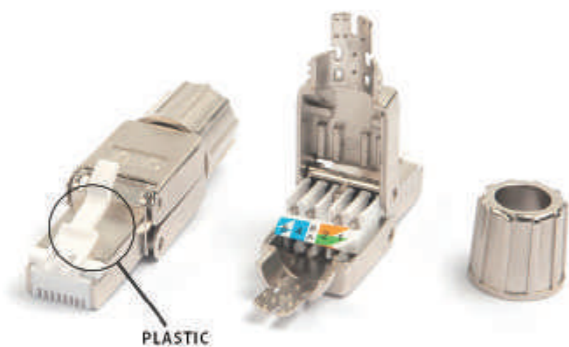

TOM-KJ-36-C5E/C6
CAT5E/CAT6 STP In-Line Coupler
In-Line Coupler RJ45-RJ45, 180 Degree

TOM-TP-01-C6/C6A/C7
CAT6/CAT6A/CAT7 STP Plug
Toolless Type

TOM-TP-02-C5E/C6/C6A
CAT5E/CAT6/CAT6A UTP Plug
Toolless Type

TOM-TP-02-C5E/C6/C6A
CAT5E/CAT6/CAT6A UTP Plug
Toolless Type

TOM-SB-06-1P
Surface Box 1 Port
UTP Type, Use for Keystone Jack

TOM-SB-06-2P
Surface Box 2 Port s
UTP Type, Use for Keystone Jack

TOM-TP-04-C5E/C6/C6A
CAT5E/CAT6/CAT6A UTP Plug
Toolless Type

TOM-TP-05-C5E/C6/C6A
CAT6/CAT6A/CAT7 STP Plug
Toolless Type

TOM-SB-01-C5E/C6
Surface Box 1 Port
UTP Cat5E/CAT6 PCB Jack

TOM-SB-03-C5E/C6
Surface Box 1 Port
STP Cat5E/CAT6 PCB Jack

TOM-TP-06-C6/C6A/C7
CAT6/CAT6A/CAT7 STP Plug
Toolless Type