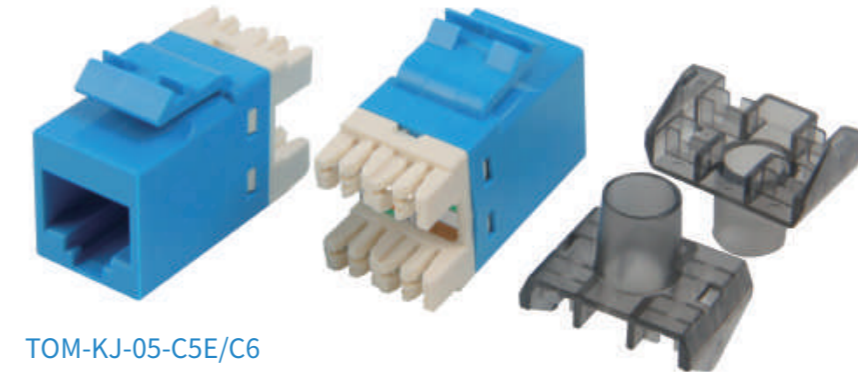

TOM-KJ-04-C5E/C6
CAT5E/CAT6 UTP Keystone Jack
Punch Down Type, 180 Degree

TOM-KJ-37-C5E/C6
CAT5E/CAT6 UTP Keystone Jack
Punch Down Type, 180 Degree

TOM-KJ-15-C5E/C6
CAT5E/CAT6 UTP Keystone Jack
Punch Down Type, 90 Degree

TOM-KJ-30-C5E/C6
CAT5E/CAT6 UTP Keystone Jack
Punch Down Type, 90 Degree

TOM-KJ-05-C5E/C6
CAT5E/CAT6 UTP keystone Jack
110 IDC Type, 180 Degree

TOM-KJ-40-C5E/C6
CAT5E/CAT6 UTP Keystone Jack
Punch Down Type, 90 Degree

TOM-KJ-08-C5E/C6
CAT5E/CAT6 STP Keystone Jack
Punch Down Type, 90 Degree

TO M-KJ-V-03
CAT3 UTP Keystone Jack
Punch Down Type, 90 Degree

TOM-KJ-V-01
CAT3 UTP Keystone Jack
Punch Down Type, 90 Degree

TOM-KJ-06-C5E/C6
CAT5E/CAT6 UTP Keystone Jack
In-Line Coupler, 180 Degree