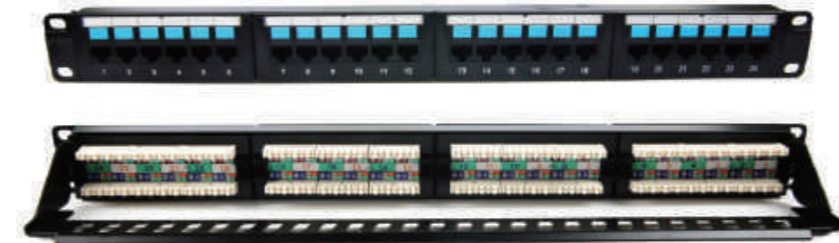

TOM-PN-17-C5E/C6/C6A
19" 1U UTP CAT5E/CAT6/CAT6A Patch
Panel 24 Ports, With Back Bar,
110 IDC & Dual IDC **$24.5/Cat6**