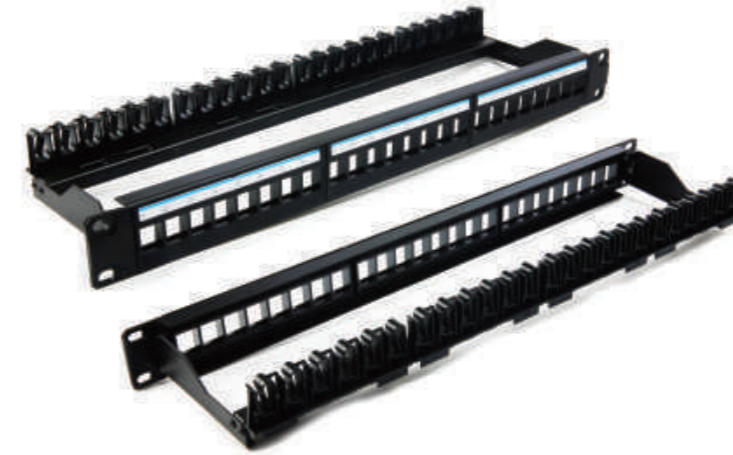

BLANK PATCH PANEL

BLANK PATCH PANEL

TOM-P-01 \$6.5
19" 1U UTP Blank Patch Panel 24 Ports
Use for UTP Keystone Jack With
Back Bar

TOM-PV-07 \$9.5
19" 1U UTP Blank Patch Panel 24
Ports Use for UTP Keystone Jack With
Back and **cable clamp**.

TOM-P-02 \$9.0
19" 1U STP Blank Patch Panel 24 Ports
Use for STP Keystone Jack With
Back Bar

TOM-PV-04 \$8.5
19" 1U STP Blank Patch Panel 24 Ports
Use for STP Keystone Jack With Back

TOM-P-08 \$12
19" 1U UTP Blank Patch Panel 24 Ports
Use for UTP Keystone Jack With
Back Bar and cable clamp

TOM-PV-09 \$13
19" 1U STP Blank Patch Panel 24 Ports
With Shutter Use for STP Keystone Jack With Back

BLANK PATCH PANEL

PATCH PANEL

TOM-P-11 \$13.50
19" 1U UTP Blank Patch Panel 48 Ports
Use for UTP Keystone Jack With
Back Bar

TOM-P-12 \$16.80
19" 1U STP Blank Patch Panel 48 Ports
Use for STP Keystone Jack With
Back Bar

TOM-PN-01-C5E/C6 \$15/Cat5e
19" 1U UTP CAT5E/CAT6 Patch Panel 24
Ports, With Back Bar,
110 IDC & Dual IDC **\$16.9/Cat6**