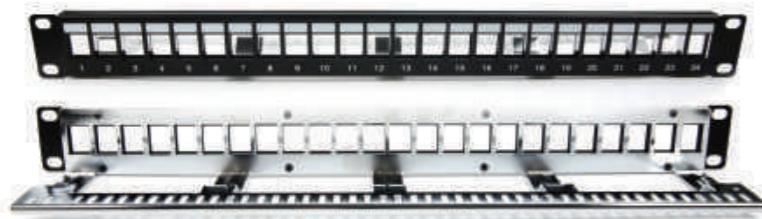

BLANK PATCH PANEL

BLANK PATCH PANEL

TOM-P-01 \$6.5
19" 1U UTP Blank Patch Panel 24 Ports
Use for UTP Keystone Jack With
Back Bar

TOM-PV-07 \$9.5
19" 1U UTP Blank Patch Panel 24
Ports Use for UTP Keystone Jack With
Back and **cable clamp**.

TOM-P-02 \$9.0
19" 1U STP Blank Patch Panel 24 Ports
Use for STP Keystone Jack With
Back Bar

TOM-PV-04 \$8.5
19" 1U STP Blank Patch Panel 24 Ports
Use for STP Keystone Jack With Back

TOM-P-08 \$12
19" 1U UTP Blank Patch Panel 24 Ports
Use for UTP Keystone Jack With
Back Bar and cable clamp

TOM-PV-09 \$13
19" 1U STP Blank Patch Panel 24 Ports
With Shutter Use for STP Keystone Jack With Back

BLANK PATCH PANEL

PATCH PANEL

TOM-P-11 \$13.50
19" 1U UTP Blank Patch Panel 48 Ports
Use for UTP Keystone Jack With
Back Bar

TOM-P-12 \$16.80
19" 1U STP Blank Patch Panel 48 Ports
Use for STP Keystone Jack With
Back Bar

TOM-PN-01-C5E/C6 \$15/Cat5e
19" 1U UTP CAT5E/CAT6 Patch Panel 24
Ports, With Back Bar,
110 IDC & Dual IDC **\$16.9/Cat6**