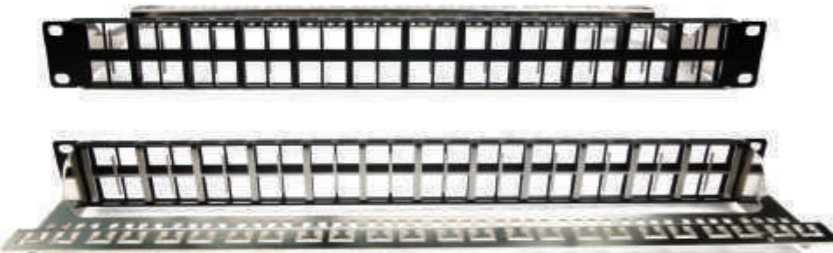

BLANK PATCH PANEL

BLANK PATCH PANEL

TOM-P-01 \$6.5
19" 1U UTP Blank Patch Panel 24 Ports
Use for UTP Keystone Jack With
Back Bar

TOM-PV-07 \$9.5
19" 1U UTP Blank Patch Panel 24
Ports Use for UTP Keystone Jack With
Back and **cable clamp**.

TOM-P-02 \$9.0
19" 1U STP Blank Patch Panel 24 Ports
Use for STP Keystone Jack With
Back Bar

TOM-PV-04 \$8.5
19" 1U STP Blank Patch Panel 24 Ports
Use for STP Keystone Jack With Back

TOM-P-08 \$12
19" 1U UTP Blank Patch Panel 24 Ports
Use for UTP Keystone Jack With
Back Bar and cable clamp

TOM-PV-09 \$13
19" 1U STP Blank Patch Panel 24 Ports
With Shutter Use for STP Keystone Jack With Back

BLANK PATCH PANEL

PATCH PANEL

TOM-P-11 \$13.50
19" 1U UTP Blank Patch Panel 48 Ports
Use for UTP Keystone Jack With
Back Bar

TOM-P-12 \$16.80
19" 1U STP Blank Patch Panel 48 Ports
Use for STP Keystone Jack With
Back Bar

TOM-PN-01-C5E/C6 \$15/Cat5e
19" 1U UTP CAT5E/CAT6 Patch Panel 24
Ports, With Back Bar,
110 IDC & Dual IDC **\$16.9/Cat6**