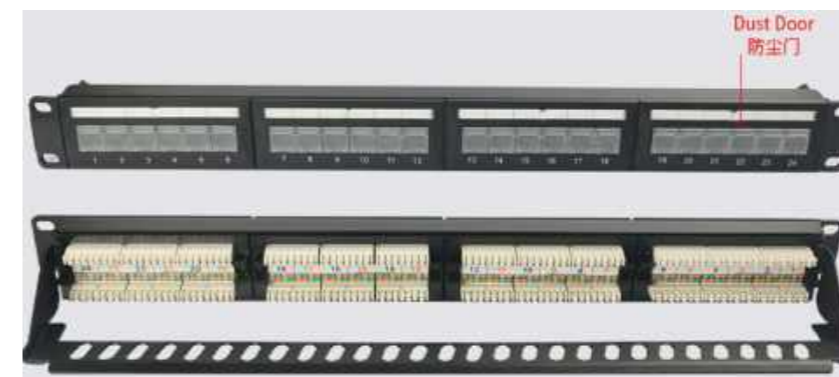

TOM-PV-09 \$13
19" 1U STP Blank Patch Panel 24 Ports
With Shutter Use for STP Keystone Jack With Back

BLANK PATCH PANEL

PATCH PANEL

TOM-P-11 \$13.50
19" 1U UTP Blank Patch Panel 48 Ports
Use for UTP Keystone Jack With
Back Bar

TOM-P-12 \$16.80
19" 1U STP Blank Patch Panel 48 Ports
Use for STP Keystone Jack With
Back Bar

TOM-PN-01-C5E/C6 \$15/Cat5e
19" 1U UTP CAT5E/CAT6 Patch Panel 24
Ports, With Back Bar,
110 IDC & Dual IDC **\$16.9/Cat6**

TOM-PN-07-C5E/C6 \$15/Cat5e
19" 1U UTP CAT5E/CAT6 Patch Panel 24
Ports, With Back Bar,
110 IDC & Dual IDC **\$16.9/Cat6**

TOM-PN-17-C5E/C6/C6A
19" 1U UTP CAT5E/CAT6/CAT6A Patch
Panel 24 Ports, With Back Bar,
110 IDC & Dual IDC **\$24.5/Cat6**

TOM-P-01+KJ04 \$16 for Cat5e
19" 1U UTP CAT6 Patch Panel 24 Ports, With
Back Bar & dust cover,
Dual IDC Type **\$18/Cat6 & 6A**

PATCH PANEL

PATCH PANEL

TOM-PN-02-C5E/C6 \$11
19" 1U UTP CAT5E/CAT6 Patch Panel
24 Ports Krone IDC Type