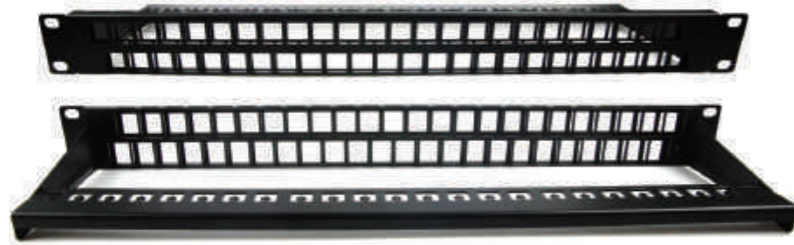

BLANK PATCH PANEL

BLANK PATCH PANEL

TOM-P-01 \$6.5
19" 1U UTP Blank Patch Panel 24 Ports
Use for UTP Keystone Jack With
Back Bar

TOM-PV-07 \$9.5
19" 1U UTP Blank Patch Panel 24
Ports Use for UTP Keystone Jack With
Back and **cable clamp**.

TOM-P-02 \$9.0
19" 1U STP Blank Patch Panel 24 Ports
Use for STP Keystone Jack With
Back Bar

TOM-PV-04 \$8.5
19" 1U STP Blank Patch Panel 24 Ports
Use for STP Keystone Jack With Back

TOM-P-08 \$12
19" 1U UTP Blank Patch Panel 24 Ports
Use for UTP Keystone Jack With
Back Bar and cable clamp

TOM-PV-09 \$13
19" 1U STP Blank Patch Panel 24 Ports
With Shutter Use for STP Keystone Jack With Back

BLANK PATCH PANEL

PATCH PANEL

TOM-P-11 \$13.50
19" 1U UTP Blank Patch Panel 48 Ports
Use for UTP Keystone Jack With
Back Bar

TOM-P-12 \$16.80
19" 1U STP Blank Patch Panel 48 Ports
Use for STP Keystone Jack With
Back Bar

TOM-PN-01-C5E/C6 \$15/Cat5e
19" 1U UTP CAT5E/CAT6 Patch Panel 24
Ports, With Back Bar,
110 IDC & Dual IDC **\$16.9/Cat6**